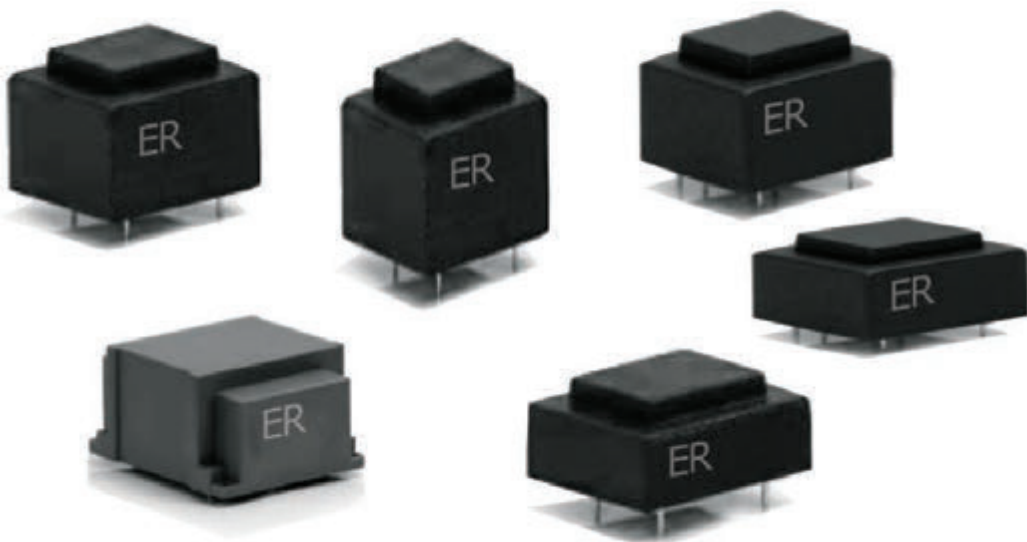

COMMON MODE & DIFFERENTIAL MODE CHOKES

*Inductive Components
Designer and Manufacturer*

RF TECHNOLOGY

- MOTORS APPLICATIONS
- AIR COILS
- BALUN
- RADIAL FIXED

PULSE & POWER LINE MODE

*Inductive Components
Designer and Manufacturer*

PCB LAMINATED TRANSFORMER

*Inductive Components
Designer and Manufacturer*

Providing SOLUTION
is our APTITUDE

POWER SWITCHING TRANSFORMER

DESIGNED FOR  & 
SWITCHING APPLICATIONS

*Inductive Components
Designer and Manufacturer*