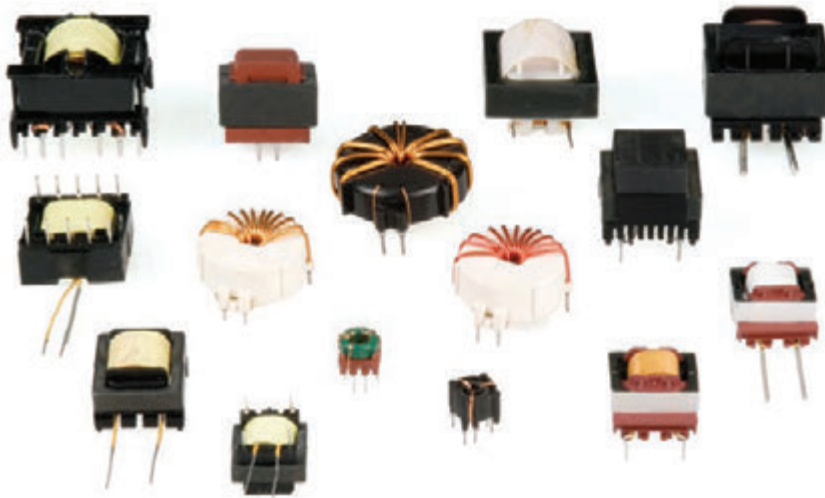

Electronica Rossoni

ELETRONICA ROSSONI

GLOCAL COMPETENCES

CUSTOMIZED SAMPLES PERFORMED WITHIN 6 WORKING DAYS

- FLUORESCENT
- LED
- HID
- HALOGEN

LIGHTING COMPONENTS

*Inductive Components
Designer and Manufacturer*