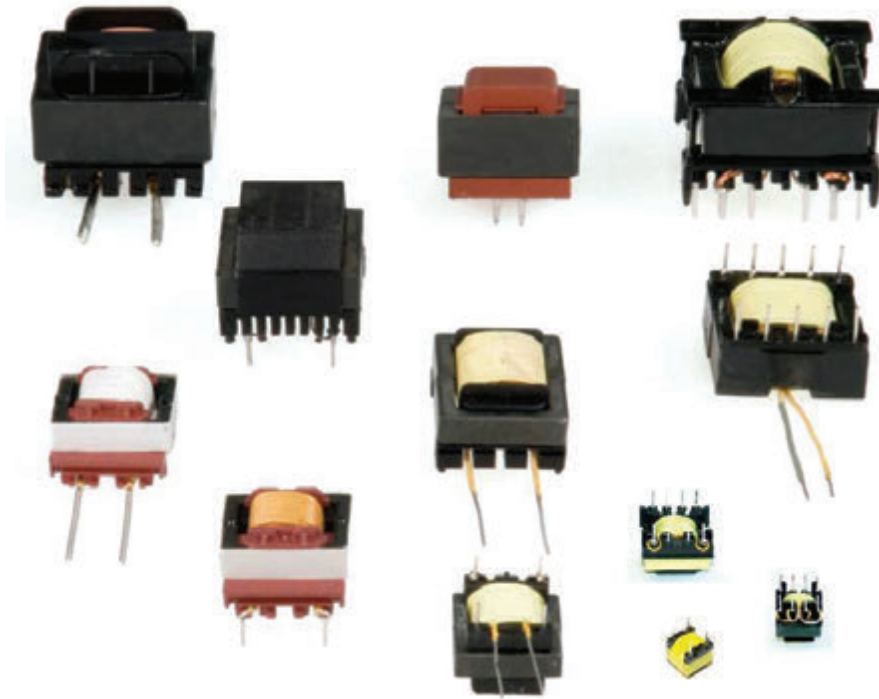

COMMON MODE & DIFFERENTIAL MODE CHOKES

*Inductive Components
Designer and Manufacturer*

RF TECHNOLOGY

- MOTORS APPLICATIONS
- AIR COILS
- BALUN
- RADIAL FIXED

PULSE & POWER LINE MODE

*Inductive Components
Designer and Manufacturer*

PCB LAMINATED TRANSFORMER

*Inductive Components
Designer and Manufacturer*

Providing SOLUTION
is our APTITUDE

POWER SWITCHING TRANSFORMER

DESIGNED FOR  & 
SWITCHING APPLICATIONS

*Inductive Components
Designer and Manufacturer*